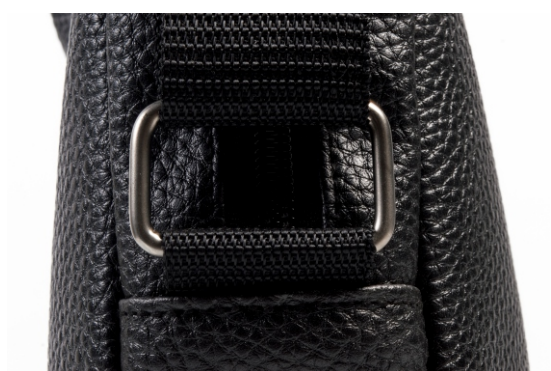

Tap to go to
Home Page

DENVER-BLACK

TYPE	BUSINESS LAPTOP SLEEVE
MATERIAL	VEGAN LEATHER
SIZE INCH	14.5WX11HX2.5B
COLORS	ON DEMAND
POCKETS	4 (INCLUDING ORGANISER AND LAPTOP POCKETS)

For more information visit

www.mrhbag.com

CLICK HERE FOR
PRICE LIST